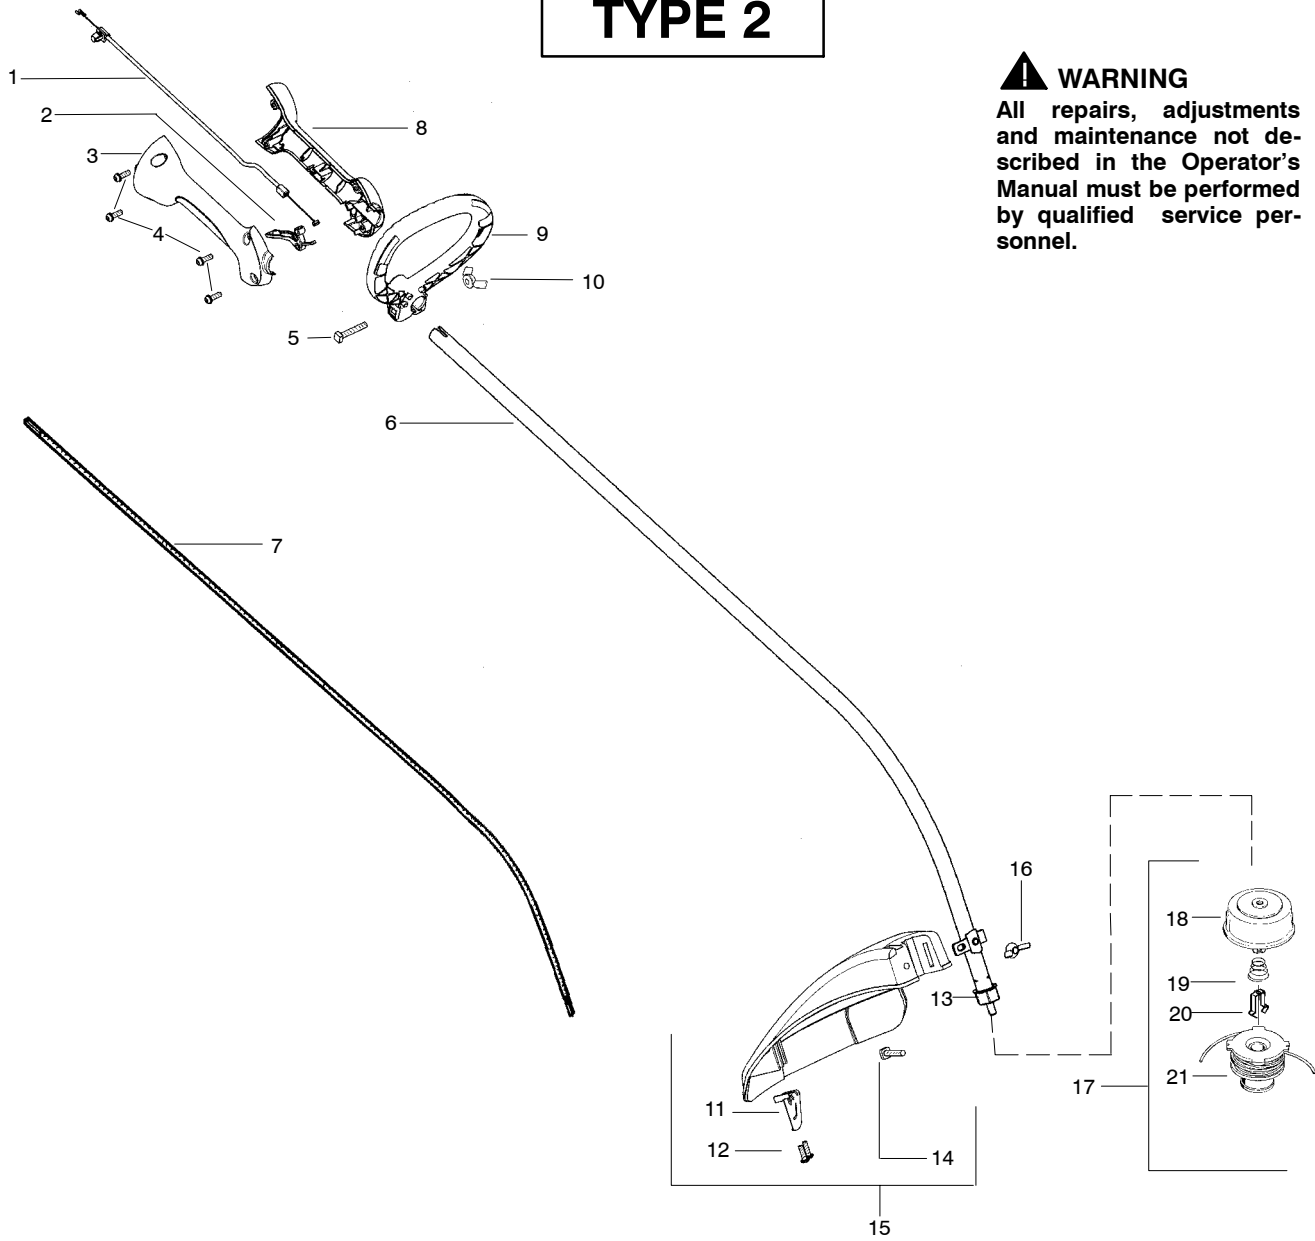

TYPE 2

⚠ WARNING
All repairs, adjustments and maintenance not described in the Operator's Manual must be performed by qualified service personnel.

Ref.	Part No.	Description	Ref.	Part No.	Description
1.	530057991	Assy – Throttle Cable	15.	530071795	Kit – Shield Assy (Incl. 11,12,14,16)
2.	530058000	Trigger	16.	530016152	Wingnut
3.	530057582	Throttle Hsg. (Right)	17.	952711621	Accy – TNG VI Cutting Head (Incl. 18 – 21)
4.	530015880	Screw – Throttle Hsg.	18.	530095776	Assy – Hub
5.	530015821	Bolt – Handle/Shield	19.	530053241	Spring – Compression
6.	530071875	Kit – Drive Shaft Hsg.	20.	530401957	Clip – Retainer – Head
7.	530096276	Shaft – Flex	21.	952711616	Accy – Spool w/Line
8.	530057581	Throttle Hsg. (Left)			Not Shown
9.	530058580	Assy – Handle (Incl. 5,10)	↙	545186831	Operator Manual
10.	530016152	Wingnut	↙	545144405	Decal – Shaft Warning
11.	530052286	Line Limiter			
12.	530015966	Screw – Line Limiter			
13.	530095563	Dust Cup			
14.	530015820	Bolt			

↙ = NEW PART NUMBER FOR THIS IPL   * = REFER TO THE SERVICE REFERENCE INDICATED FOR MORE INFORMATION. (LOCATED AT END OF IPL)